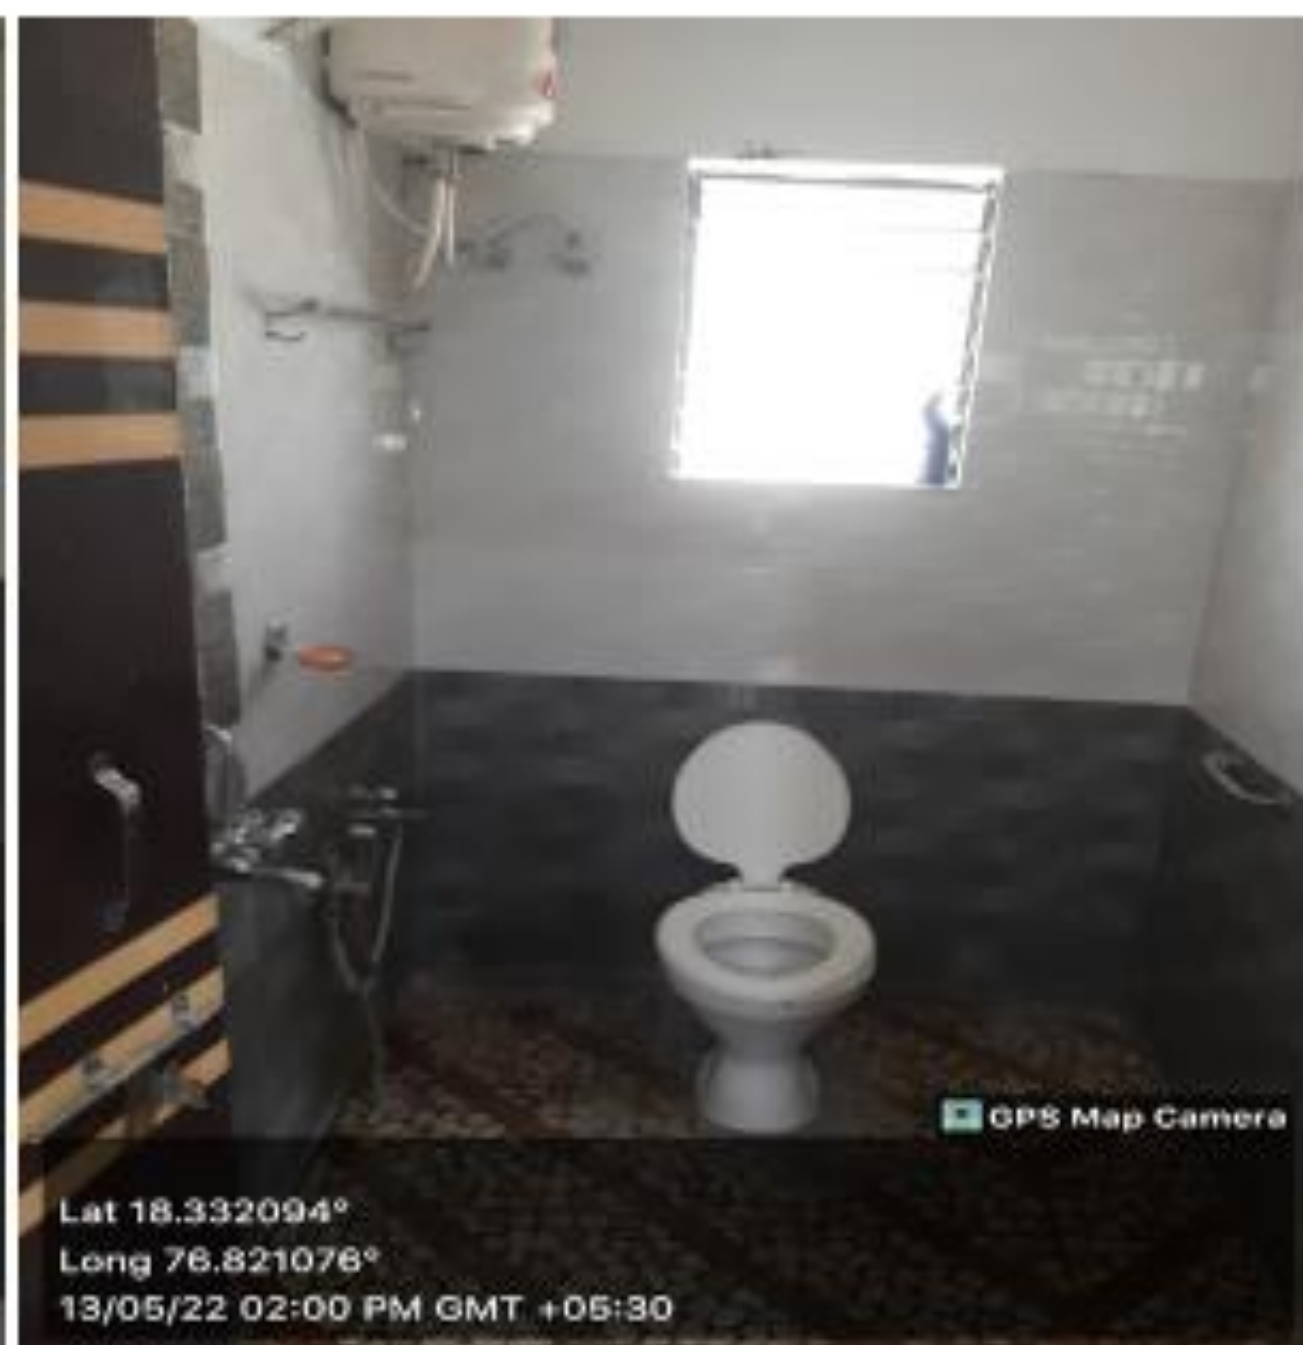

Geotagged photographs of facilities available in College Campus (Shivneri Mahavidyalaya Shirur Anantpal)

Sanitary Pad Incinerator

Tribute to National Heroes

Water Distribution system

Covid-19 Vaccination Drive

Use of LED in College campus

Toilet, Washroom Facility for Differently abled

Lat 18.332094°
Long 76.821076°
13/05/22 01:58 PM GMT +05:30

Sanitary Pad Incinerator

Shirur Anantpal, Maharashtra, India
8RJC+Q7G, Shirur Anantpal, Maharashtra 413544, India
Lat 18.332233° Long 76.820686°
06/12/22 11:00 AM